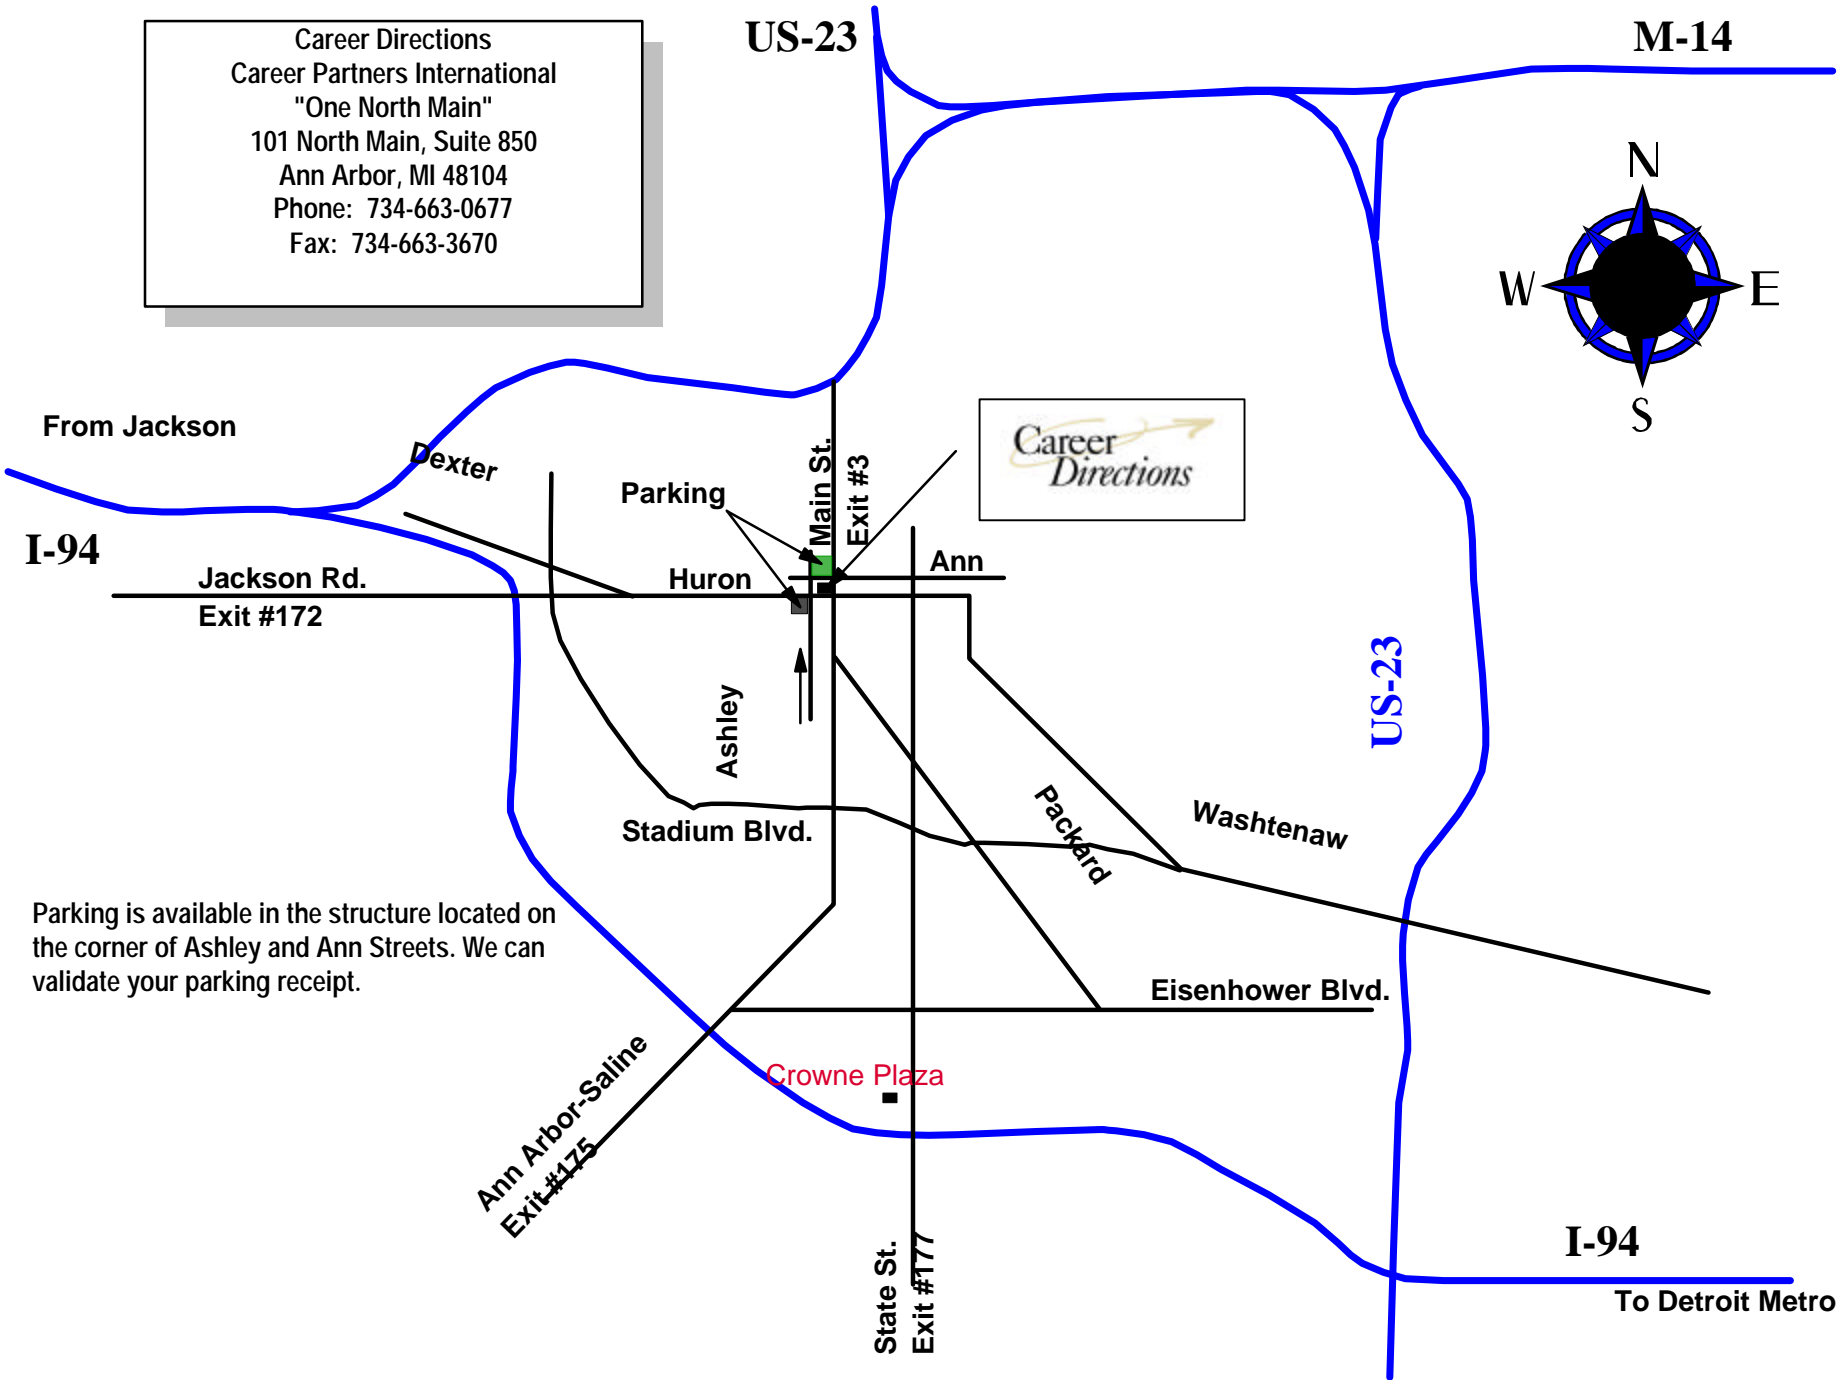

Career Directions
Career Partners International
"One North Main"
101 North Main, Suite 850
Ann Arbor, MI 48104
Phone: 734-663-0677
Fax: 734-663-3670

Parking is available in the structure located on the corner of Ashley and Ann Streets. We can validate your parking receipt.